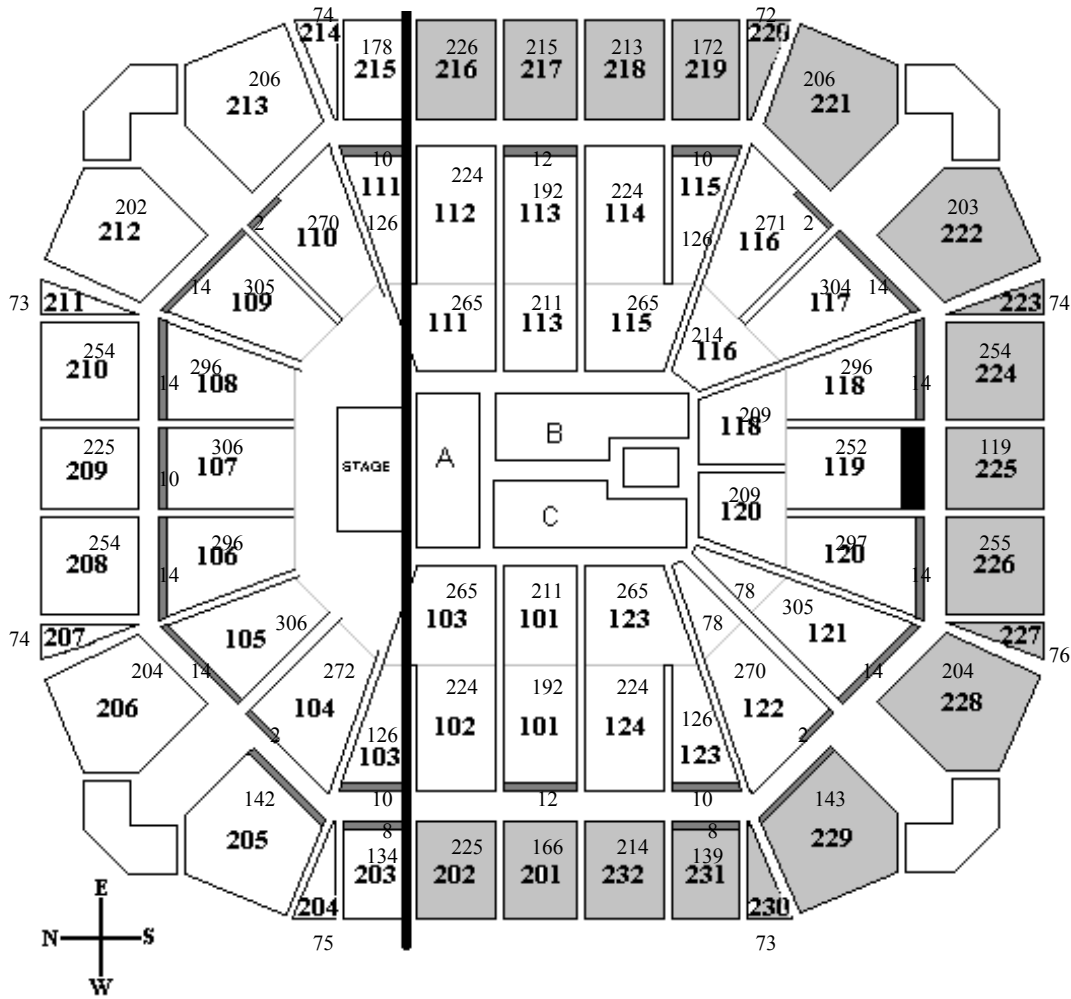

Seating Chart with Capacities 180°

Floor Seats:	632 (includes 12 ADA seats)
Lower Bowl Seating Capacity:	5,901 (includes 104 ADA seats)
Balcony Seating Capacity:	3,261 (includes 8 ADA seats)
TOTAL:	9,794 (includes 124 ADA seats)

- Lower bowl is all 100 level sections; upper bowl is all 200 level sections.
- Larger, bold numbers in diagram are section numbers; other numbers are the seating capacity in each section.