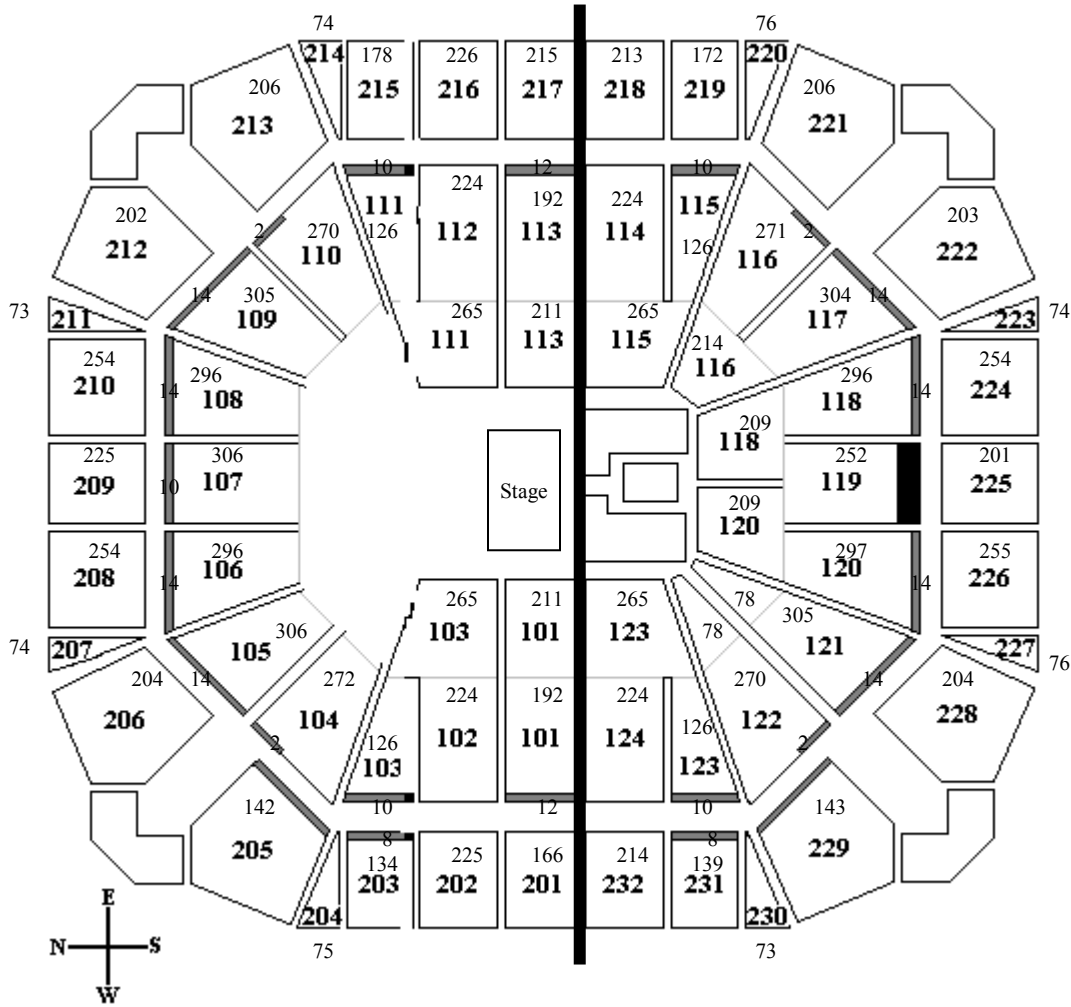

Seating Chart with Capacities
180° Reduced

Floor Seats:	182 (includes 12 ADA seats)
Lower Bowl Seating Capacity:	4093 (includes 80 ADA seats)
Balcony Seating Capacity:	2511 (includes 8 ADA seats)
TOTAL:	6786 (includes 100 ADA seats)

- Lower bowl is all 100 level sections; upper bowl is all 200 level sections.
- Larger, bold numbers in diagram are section numbers; other numbers are the seating capacity in each section.