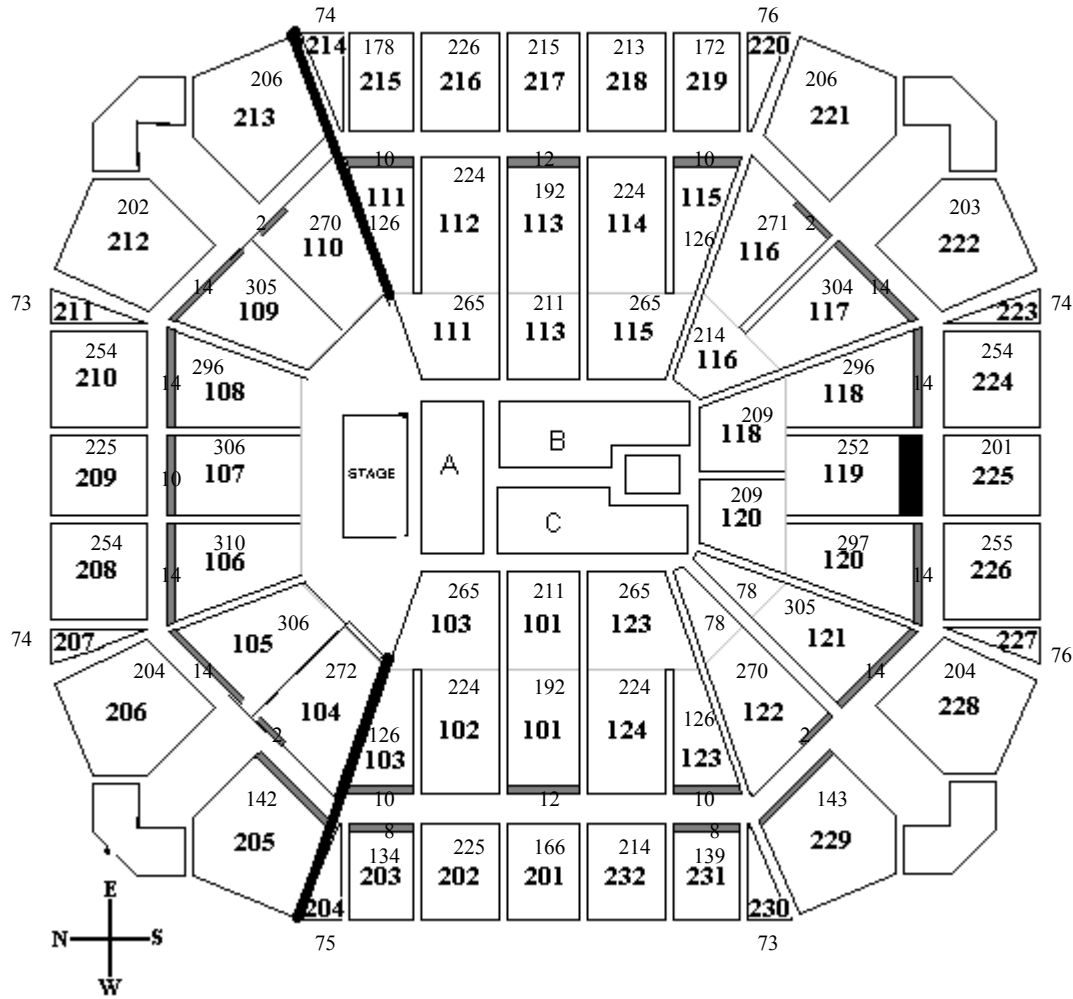

Seating Chart with Capacities
220°

Floor Seats:	632 (includes 12 ADA seats)
Lower Bowl Seating Capacity:	6,173 (includes 124 ADA seats)
Upper Bowl Seating Capacity:	3812 (includes 16 ADA seats)
Total:	10,617

- Lower bowl is all 100 level sections; upper bowl is all 200 level sections.
- Larger, bold numbers in diagram are section numbers, other numbers are the seating capacity in each section.