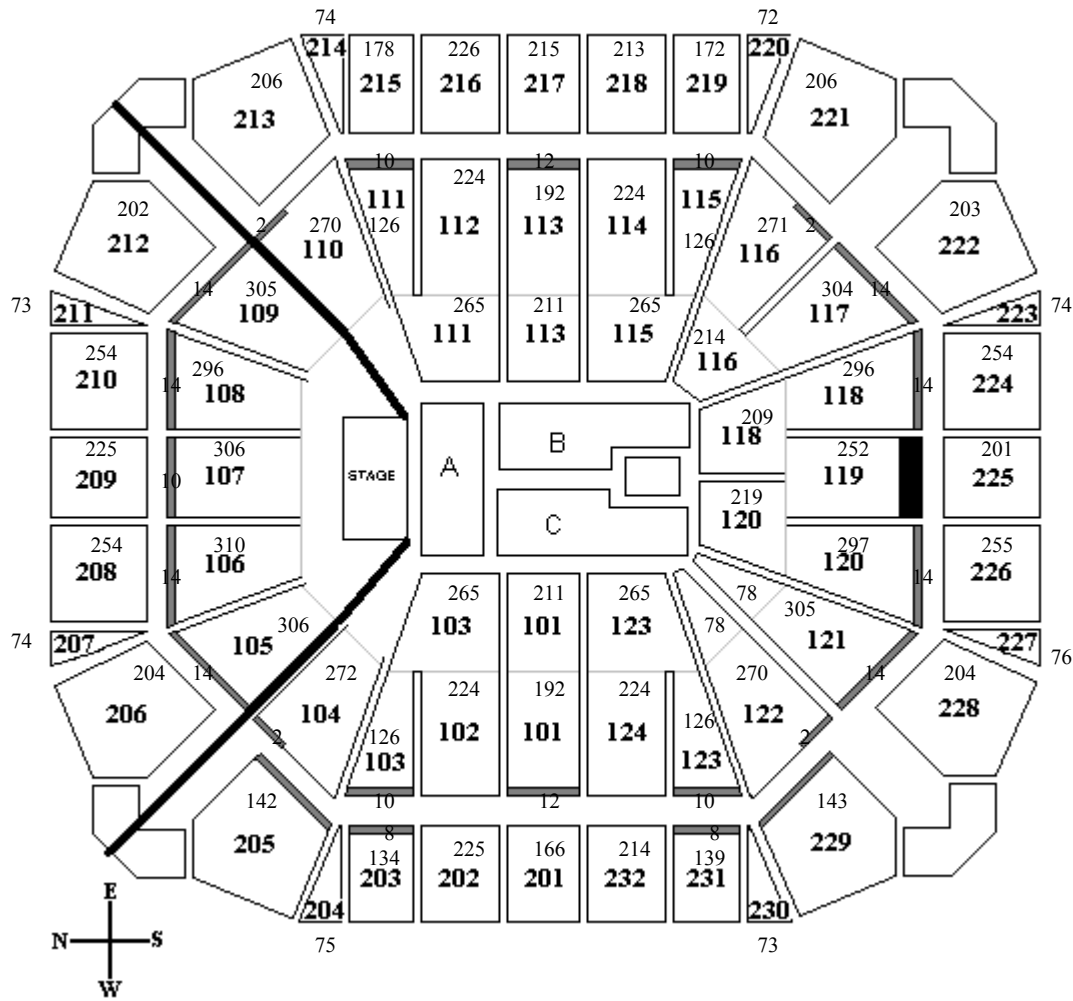

Seating Chart with Capacities  
270°

Floor Seats:	632 (includes 12 ADA seats)
Lower Bowl Seating Capacity:	6,717 (includes 126 ADA seats)
Upper Bowl Seating Capacity:	4,160 (includes 16 ADA seats)
Total:	11,509

- Lower bowl is all 100 level sections; upper bowl is all 200 level sections.
- Larger, bold numbers in diagram are section numbers, other numbers are the seating capacity in each section.