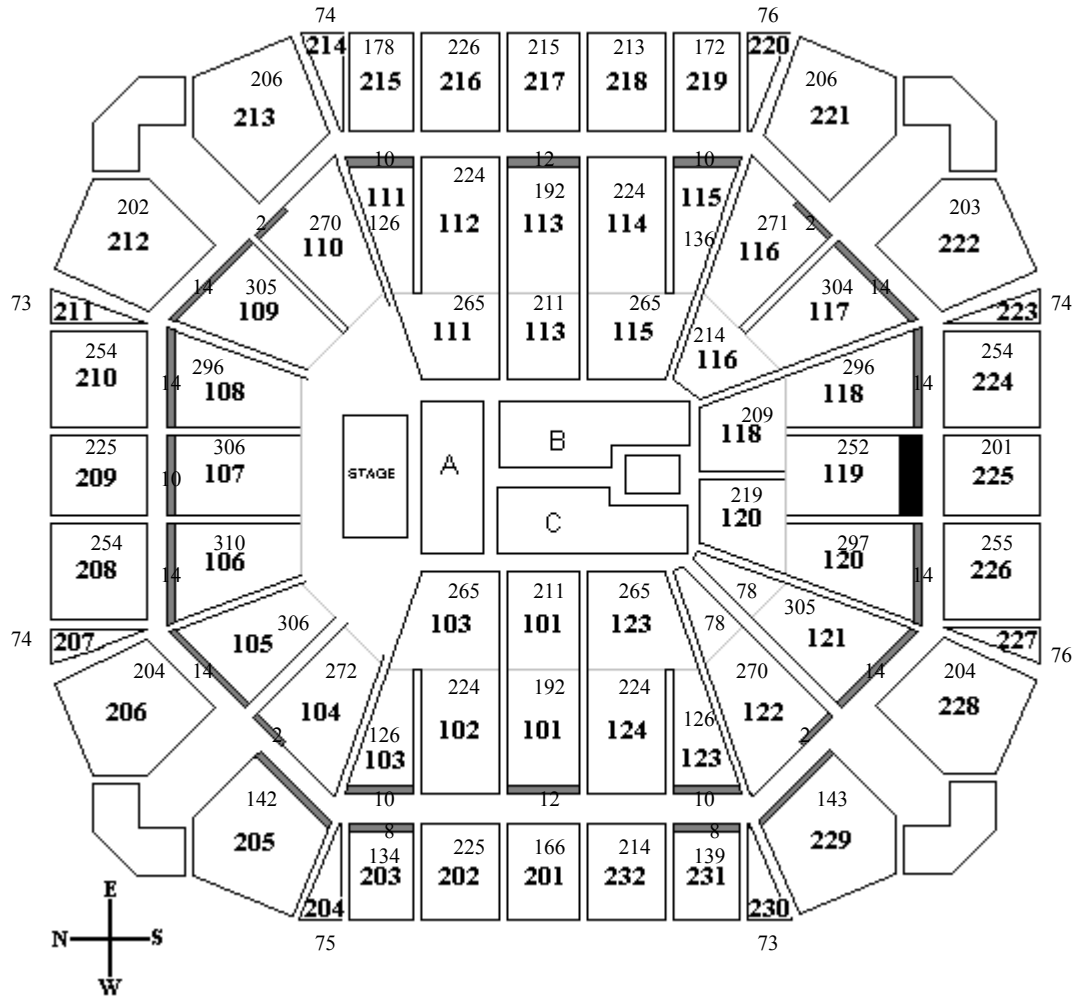

Seating Chart with Capacities 360°

Floor Seats:	632 (includes 12 ADA seats)
Lower Bowl Seating Capacity:	8,328 (includes 194 ADA seats)
Balcony Seating Capacity:	5,446* (includes 16 ADA seats)
TOTAL:	14,406 (includes 222 ADA seats)

- Lower bowl is all 100 level sections; upper bowl is all 200 level sections.
- Larger, bold numbers in diagram are section numbers, other numbers are the seating capacity in each section.

* **PLEASE NOTE:** Depending on size of stage and how far away from north wall, balcony level seats in sections 207-211 may be limited view. If a 5-ft tall stage is 16 ft from back wall, seated fans in these sections should be able to see artist from knee up at approximately 9ft8 inches from downstage edge.