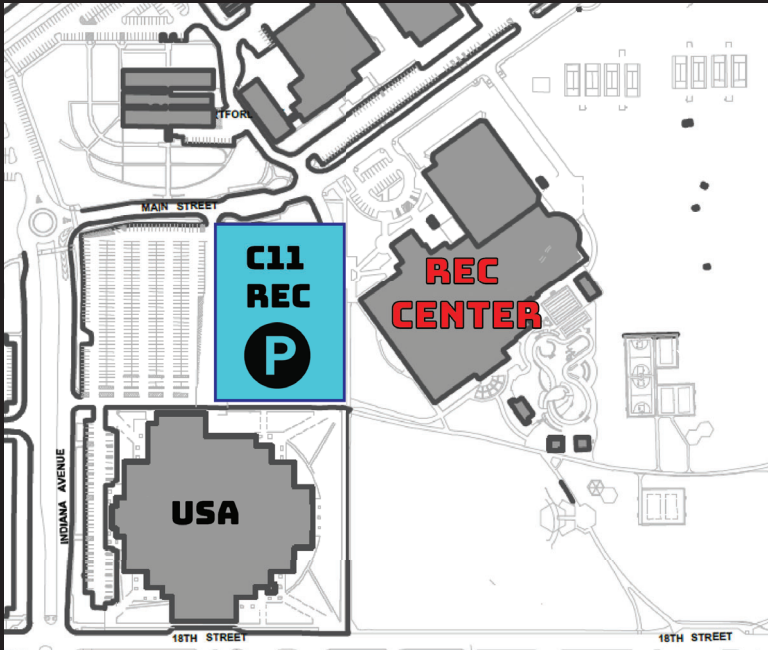

# PARKING AT THE REC

## OPTION 01 PARK & PAY AT C11

### C11 PARKING LOT

- 1 2 hour parking (max)
- 2 \$1.50/per hour  
M-F, 7:30AM - 8:00PM
- 3 Free parking Saturday  
and Sunday

Visit [www.parking.ttu.edu](http://www.parking.ttu.edu)  
for parking rules & regulations