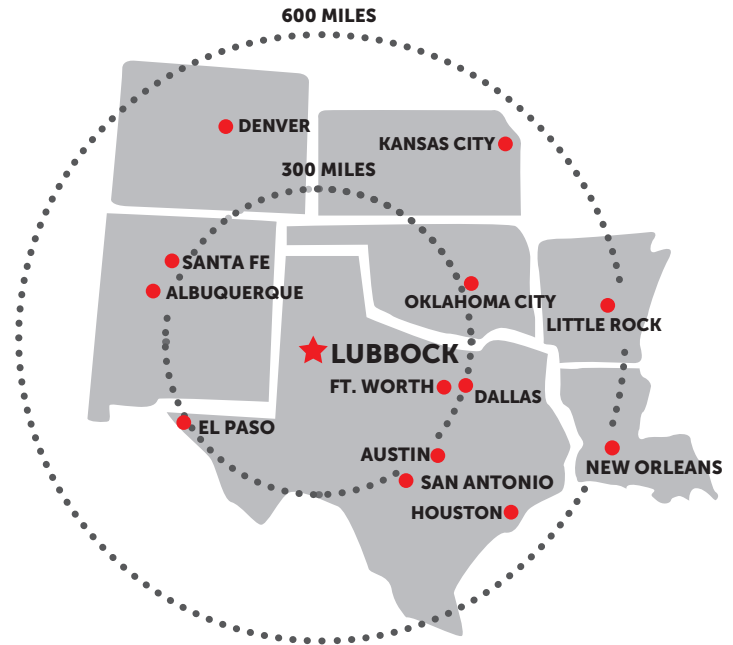

Texas Tech University is the flagship institution of the Texas Tech University System and is a public, state designated national research university that is comprehensive in scope. It is among the highest level of Carnegie-classified (Highest Research Activity) doctoral granting universities, one of the 131 U.S. institutions with this designation. Texas Tech University's Lubbock campus covers 1,839 acres and is comprised of 10 colleges, a graduate school and law school. Texas Tech University was founded in 1923.

10 COLLEGES
150 Academic Programs

Davis College of Agricultural Sciences & Natural Resources

www.casnr.ttu.edu

College of Architecture

www.arch.ttu.edu

College of Arts & Sciences

www.as.ttu.edu

Jerry S. Rawls College of Business Administration

www.ba.ttu.edu

College of Education

www.educ.ttu.edu

Edward E. Whitacre, Jr. College of Engineering

www.coe.ttu.edu

Honors College

www.honors.ttu.edu

College of Human Sciences

www.hs.ttu.edu

College of Media & Communication

www.mcom.ttu.edu

J.T. & Margaret Talkington College of Visual & Performing Arts

www.vpa.ttu.edu

ESTIMATED COSTS 2022/23

These estimates represent the cost of attendance for one year of enrollment (30 total hours).

	TX & BORDER COUNTIES IN NM/OK	RESIDENTS OF NM/OK <i>(not counties bordering Texas)</i>	NON-RESIDENT
Tuition/Fees	$11,852	$12,752	$24,122
Room & Board	$10,460	$10,460	$10,460
Books/Supplies*	$1,200	$1,200	$1,200
Transportation*	$2,510	$2,510	$2,510
Personal/Misc.*	$2,000	$2,000	$2,000
Year Total:	$28,022	$28,922	$40,292

*Indirect costs are estimates for expenses not paid directly to the university. They will vary by individual need.

ADMISSIONS CENTERS

West Texas

806.742.1480
2500 Broadway
Lubbock, TX 79409

Central/South Texas

512.345.4888
10000 Research Blvd.,
Suite 250
Austin, TX 78759

Dallas/Ft. Worth

214.630.TECH (8324)
8704 Cypress Waters Blvd.
Suite 150
Irving, Texas 75063

Houston

713.467.5100

Online & Regional Sites

www.admissions.ttu.edu/onlineregional

VISIT TEXAS TECH UNIVERSITY

Visitors Center, West Hall

806.742.1299
visit.ttu.edu

Tours are available Monday – Friday and select Saturdays.

Stay up to date on all things Texas Tech.

@TXTechAdmission